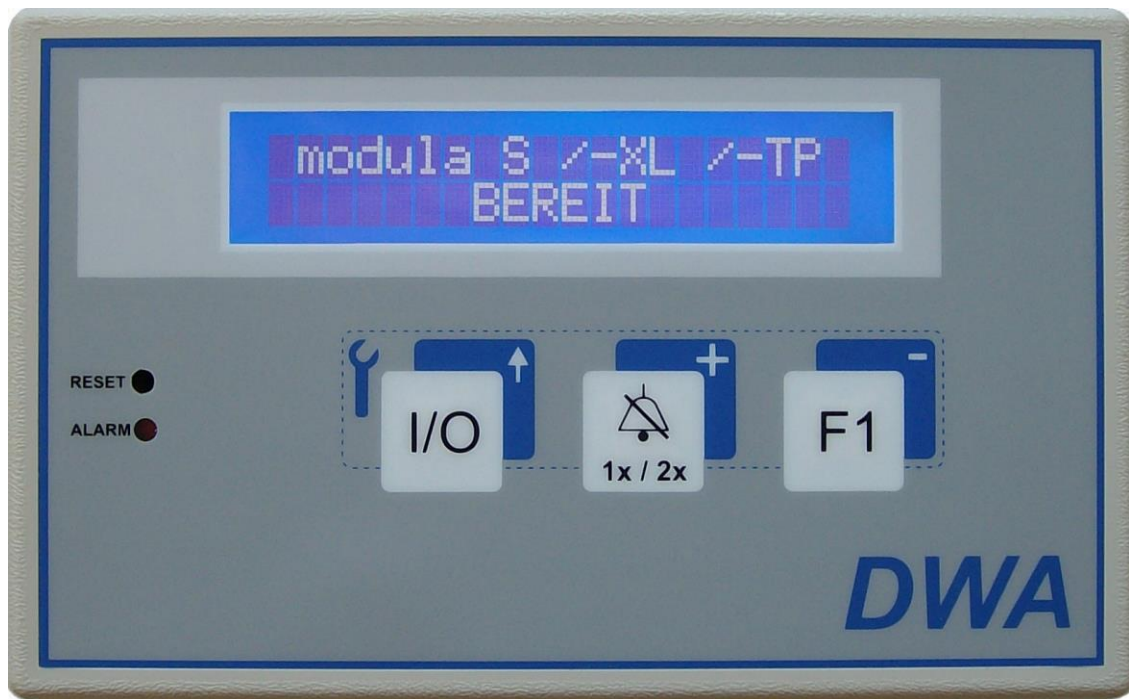

# [ Universal Remote ]

For All DWA Systems

## FUNCTION

The **DWA Universal Remote** can be used for all DWA systems for monitoring the system status as well as switch-on and switch-off.

## CONSTRUCTION

**DWA Universal Remote** is available as surface and flush mounted version and easy integrable in all functional areas.

- Double spaced LC-Display
- Functional key pad for operating mode and service mode
- Fault indication-LED
- Acoustic transmitter
- Individual parameterization