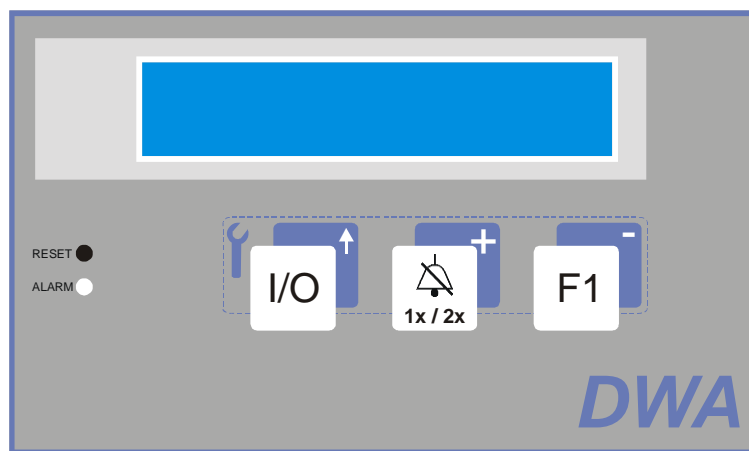

## FUNCTION

The **DWA Universal Remote** can be used for all DWA systems for monitoring the system status as well as switch-on and switch-off.

## CONSTRUCTION

**DWA Universal Remote** is available as surface and flush mounted version and easy integrable in all functional areas.

- Double spaced LC-Display
- Functional key pad for operating mode and service mode
- Fault indication-LED
- Acoustic transmitter
- Individual parameterization